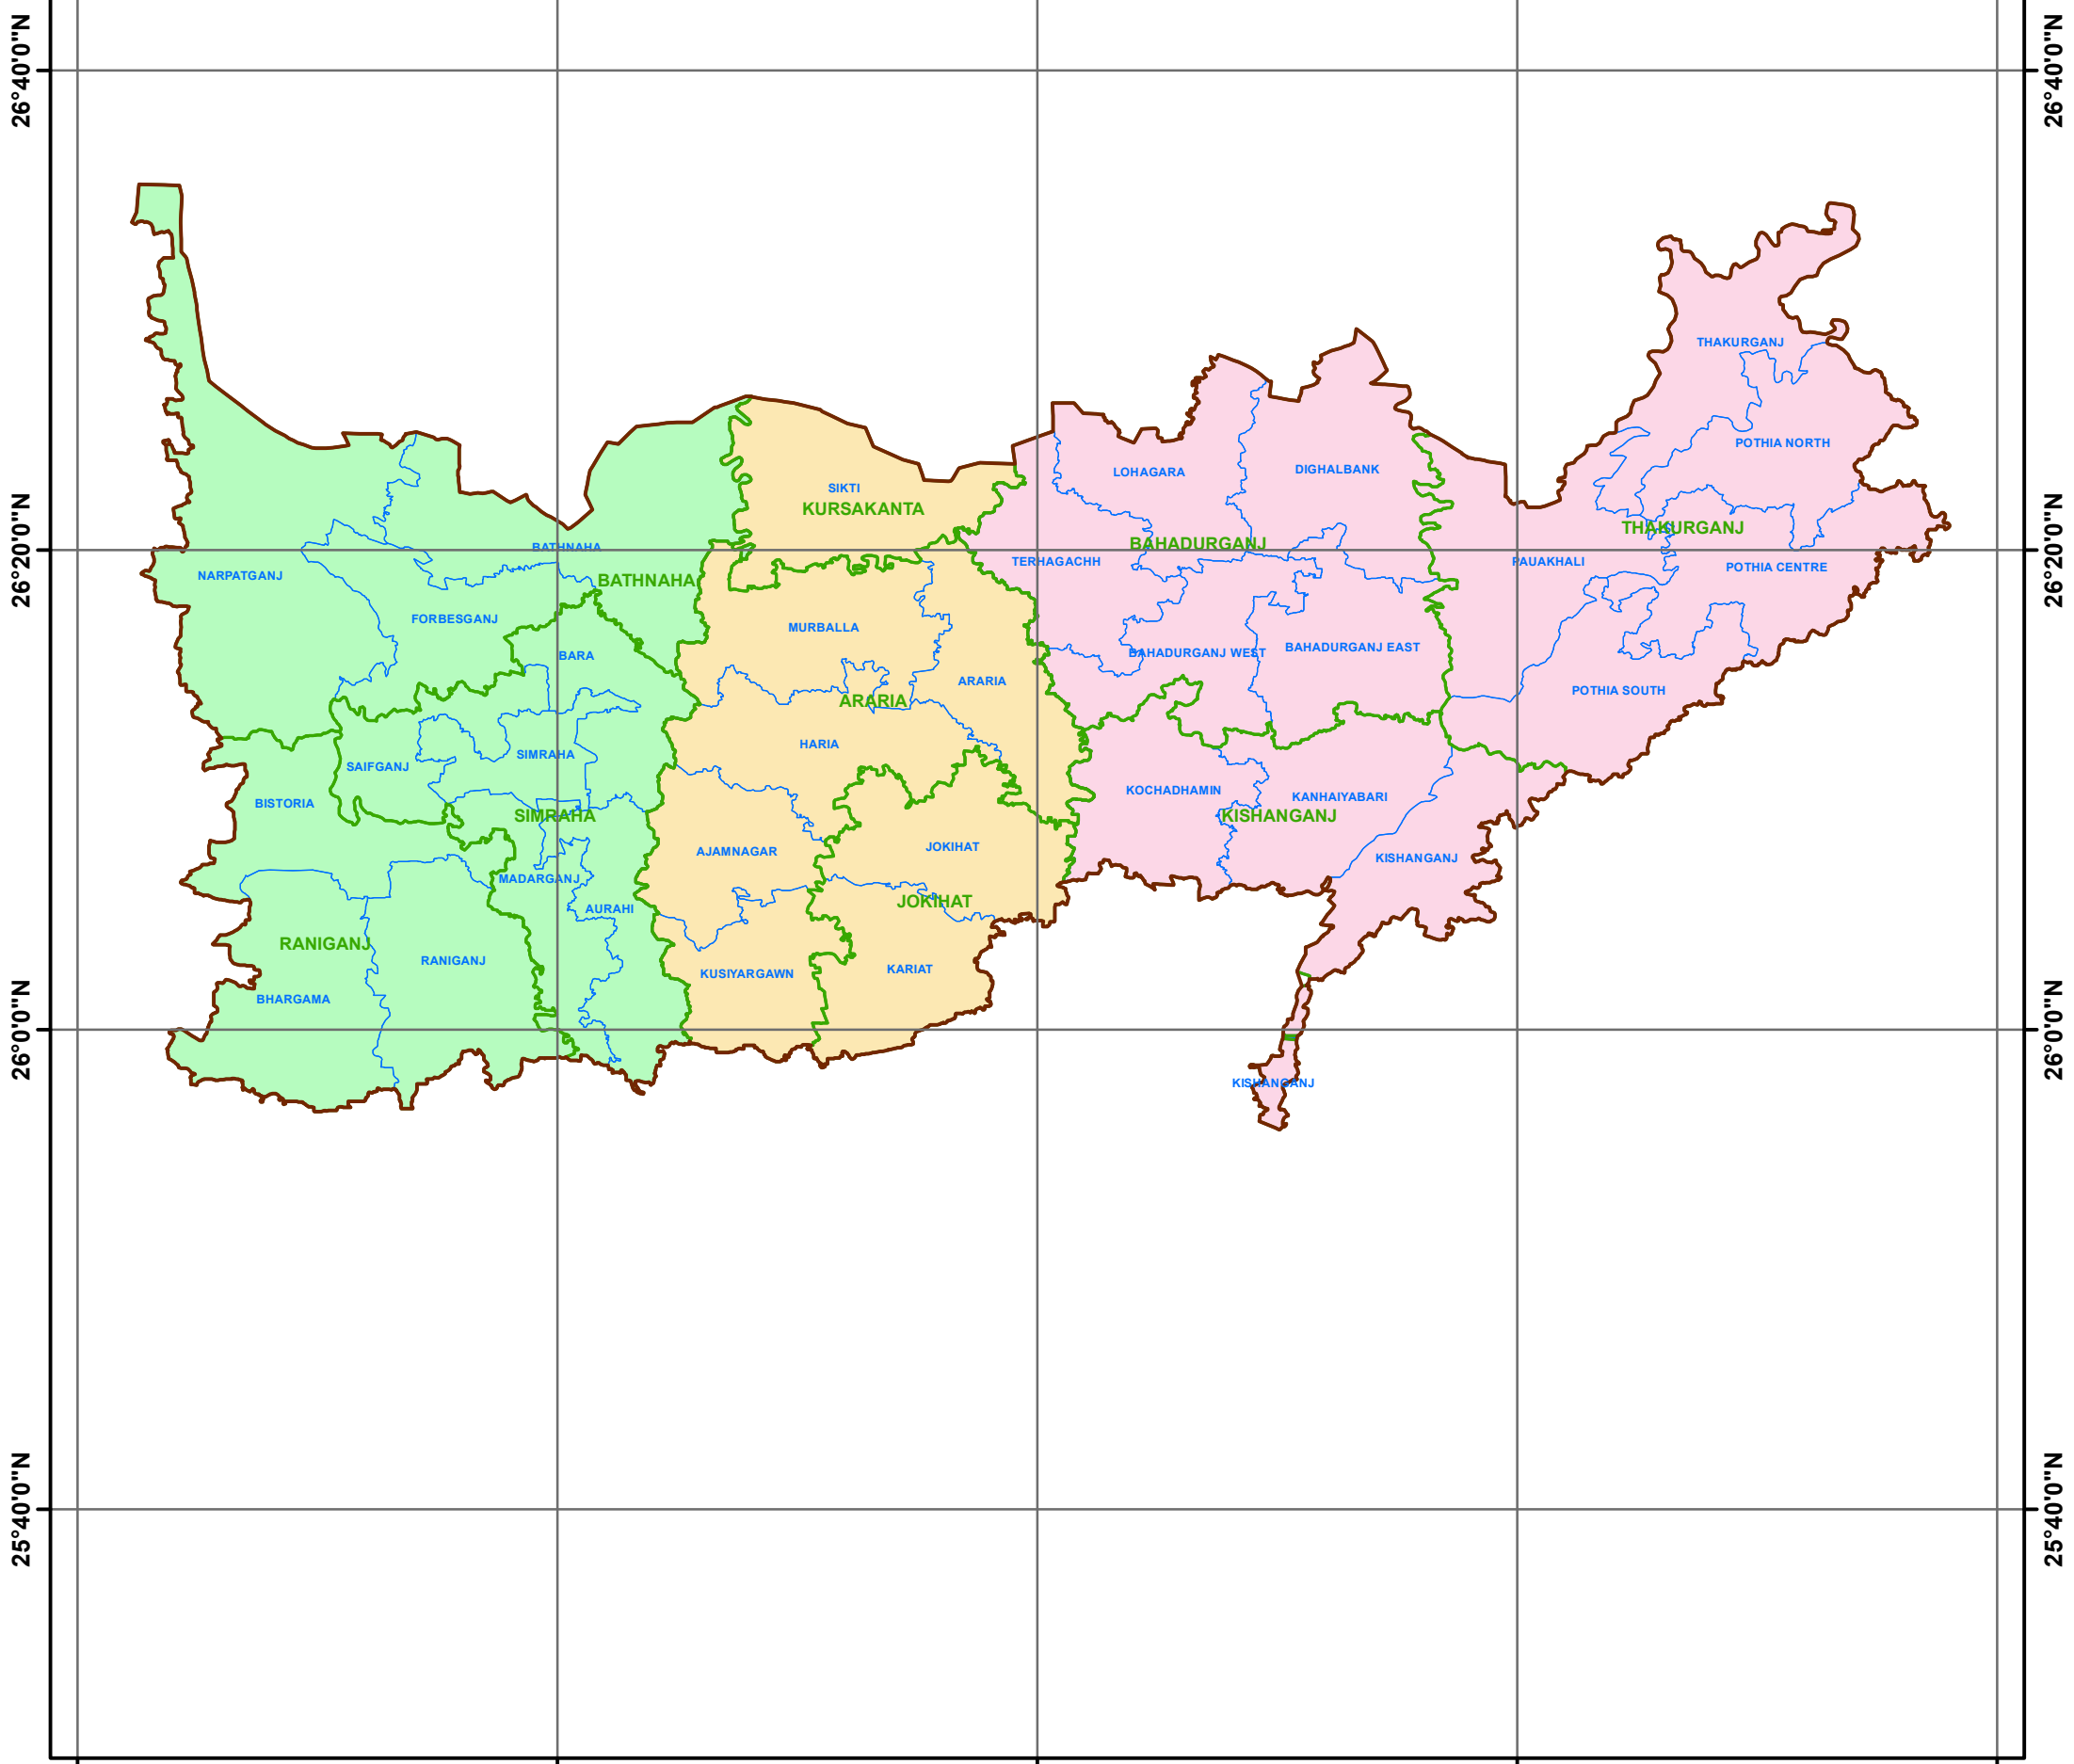

87°0'0"E 87°20'0"E 87°40'0"E 88°0'0"E 88°20'0"E

# DIVISION MAP - ARARIA

87°0'0"E 87°20'0"E 87°40'0"E 88°0'0"E 88°20'0"E

1:550,000

Kilometers

## Legend

- DIVISION BOUNDARY
- BEAT BOUNDARY (9)
- SUB-BEAT BOUNDARY (32)

## RANGE

- ARARIA
- FORBSEGANJ
- KISHANGANJ