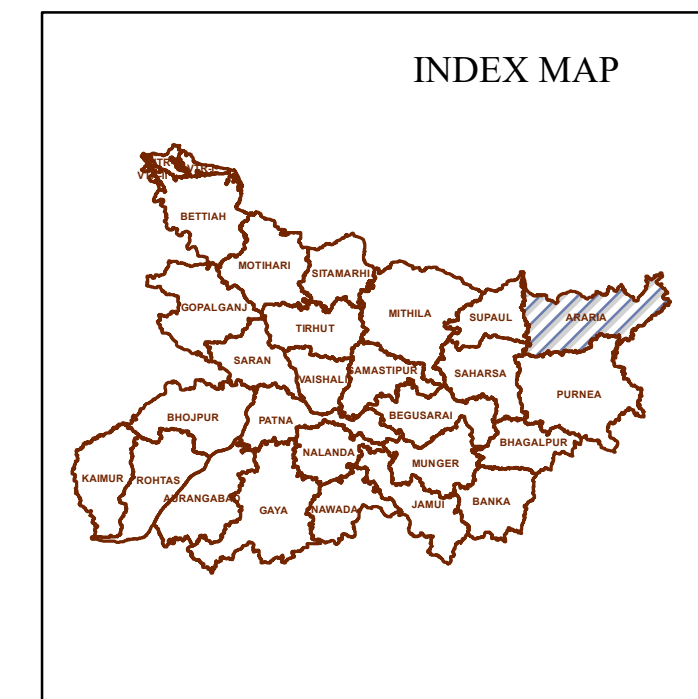

87°0'0"E 87°20'0"E 87°40'0"E 88°0'0"E 88°20'0"E

# DIVISION MAP - ARARIA

87°0'0"E 87°20'0"E 87°40'0"E 88°0'0"E 88°20'0"E

1:550,000

Kilometers

## Legend

- DIVISION BOUNDARY
- BEAT BOUNDARY (9)
- SUB-BEAT BOUNDARY (32)

## RANGE

- ARARIA
- FORBSEGANJ
- KISHANGANJ